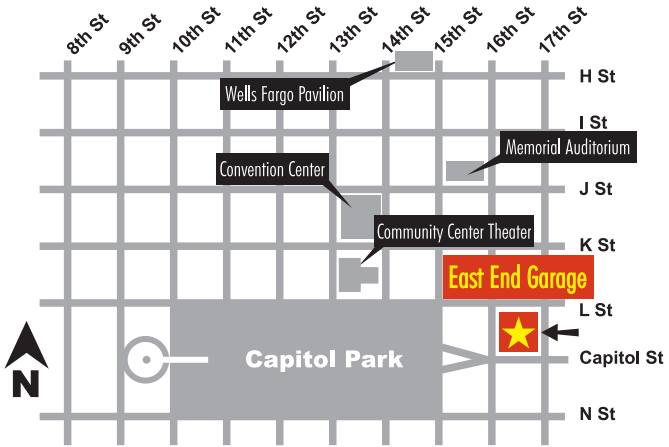

\$2

PUBLIC PARKING

**Entrance on
17TH Street**

(Between Capitol & L St.)

Park • Dine • Explore!

Operated Evenings and Weekends by The City of Sacramento

\$2

17th & L St.
Evenings & Weekends

East End Garage **17th & L**

Evenings: 4 p.m. - 2 a.m.

Weekends: All day

Rates for other City garages are available at www.sacpark.org

- Close to venues
- Well lit
- Affordable
- Staffed

Park • Dine • Explore!